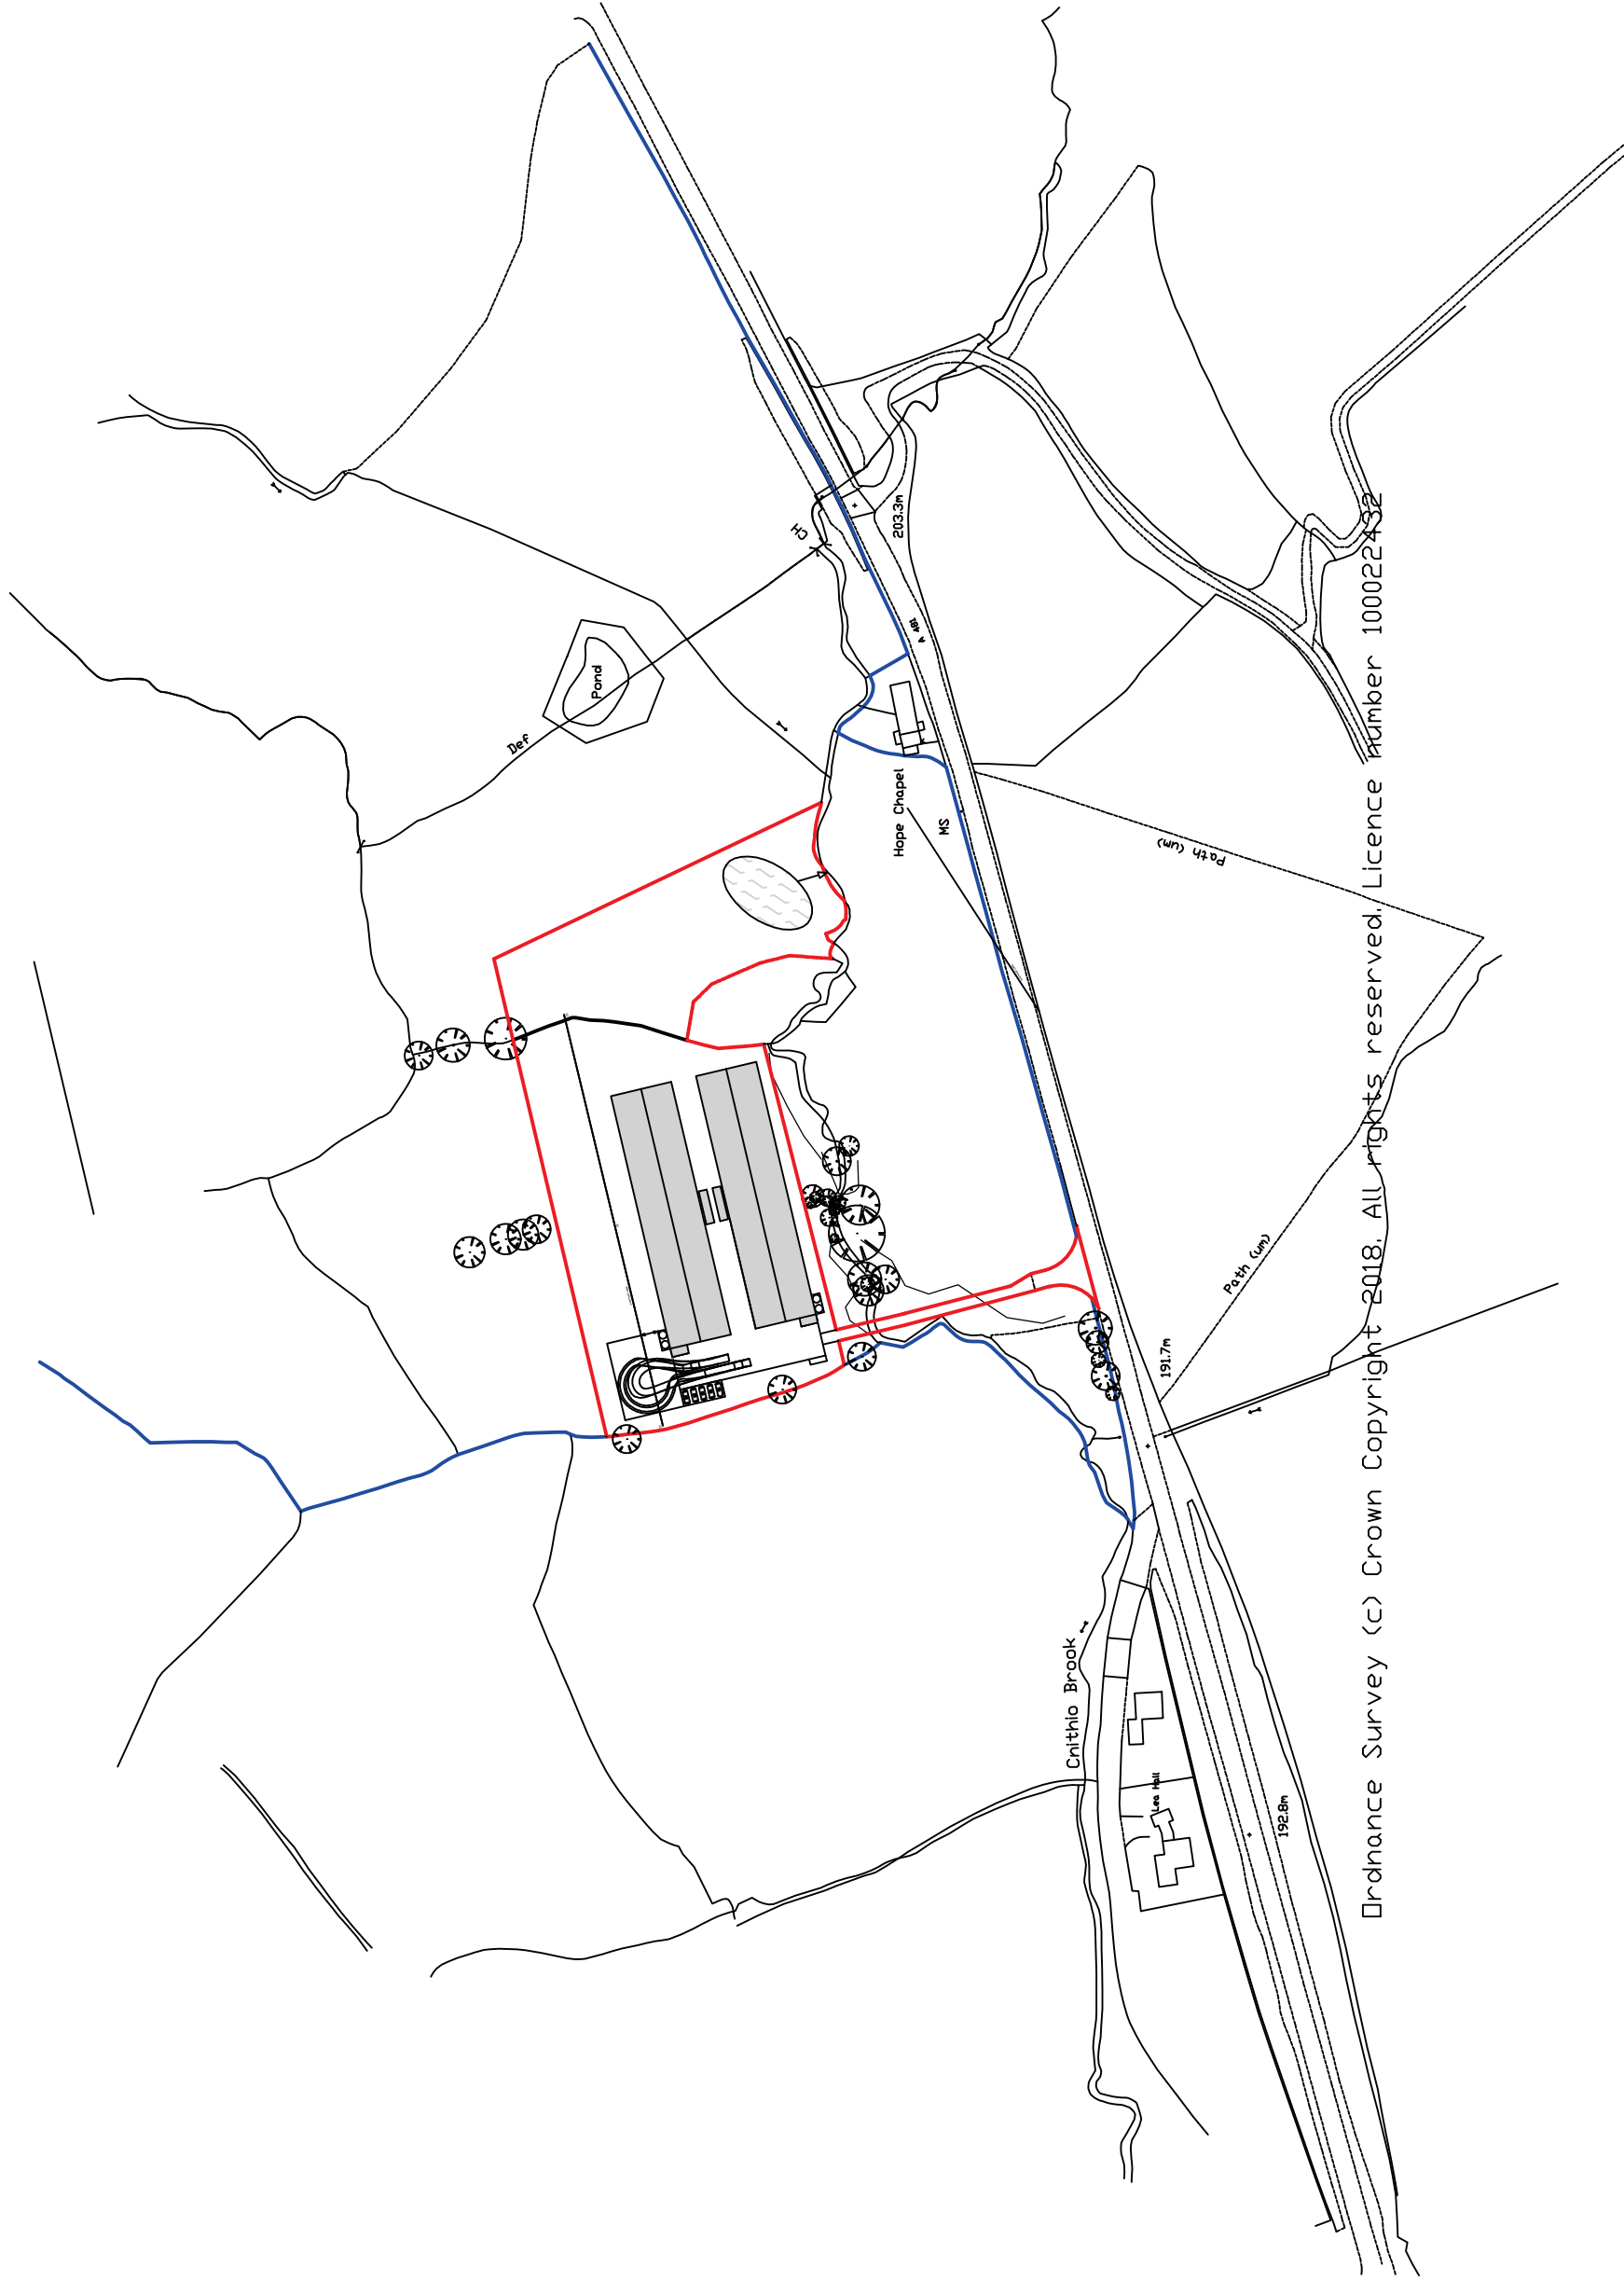

THIS DRAWING IS TO BE READ IN CONJUNCTION WITH THE SCHEDULE OF WORKS

**IAN PICK ASSOCIATES LTD**
Specialist Agricultural & Rural Planning Consultants

Station Farm Offices
Wansford Road
Naifferton
Driffield
East Yorkshire
YO25 8NJ

T : 01377 253363
E : mail@ianpick.co.uk
W : www.ianpickassociates.co.uk

CLIENT
WD & KJ Davies
Wern Halog
Lianfaredd
Builth Wells
LD2 3TE

JOB TITLE
Proposed Poultry Unit

DWG. TITLE
Location Plan A3

SCALE 1:2500
IP
DRN

DWG. NUMBER
IP/KD/01

DATE Nov 18
REV -

Ordnance Survey (c) Crown Copyright 2018. All rights reserved. Licence Number 100022432